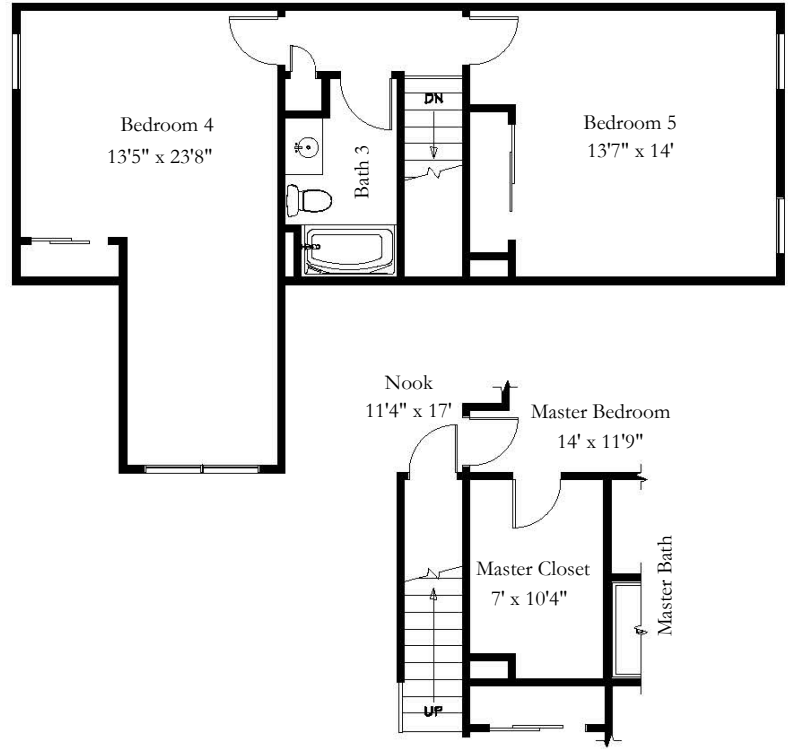

Vandon

Vandon A

*\*shown with second floor option*

- 2,570 to 3,210 square feet
- 3 - 5 Bedrooms
- 2 -3 Baths
- 2 Car Garage (1 Opt. Toy Garage)
- Poured Concrete Foundation

**SCHAEFFER**  
FAMILY HOMES

*Please see reverse side for floor plan.*

# Vandon

**Second floor option**