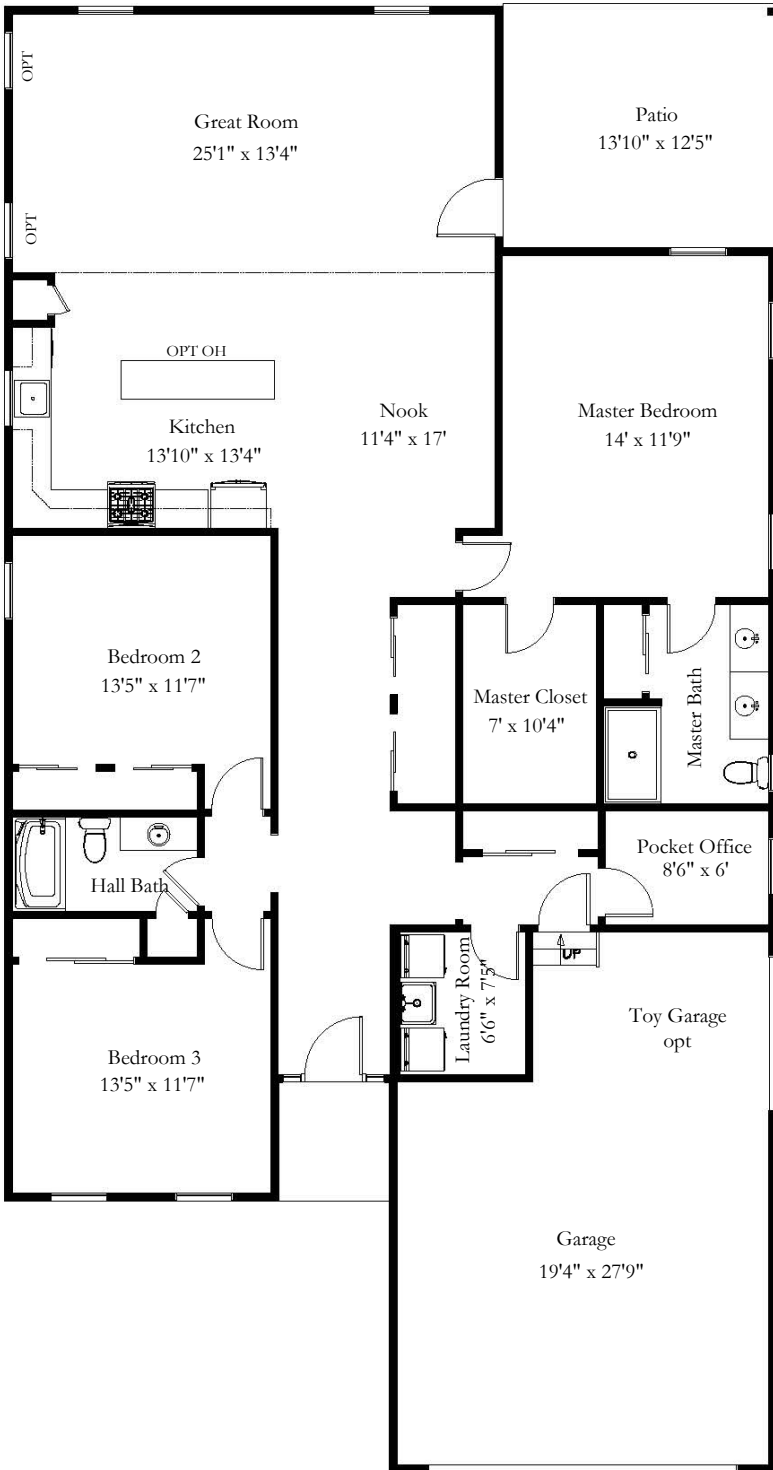

Vandon

Vandon A

*\*shown with second floor option*

- 2,570 to 3,210 square feet
- 3 - 5 Bedrooms
- 2 -3 Baths
- 2 Car Garage (1 Opt. Toy Garage)
- Poured Concrete Foundation

**SCHAEFFER**  
FAMILY HOMES

*Please see reverse side for floor plan.*

# Vandon

**Second floor option**