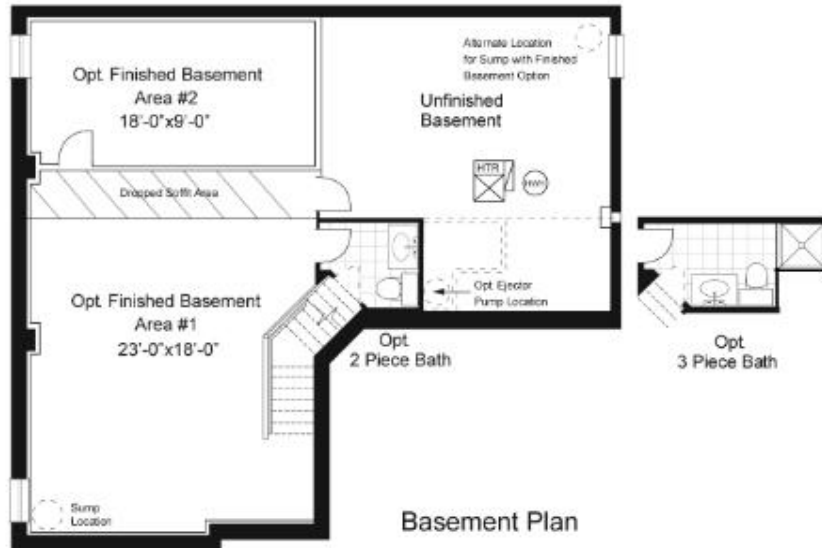

Basement Plan